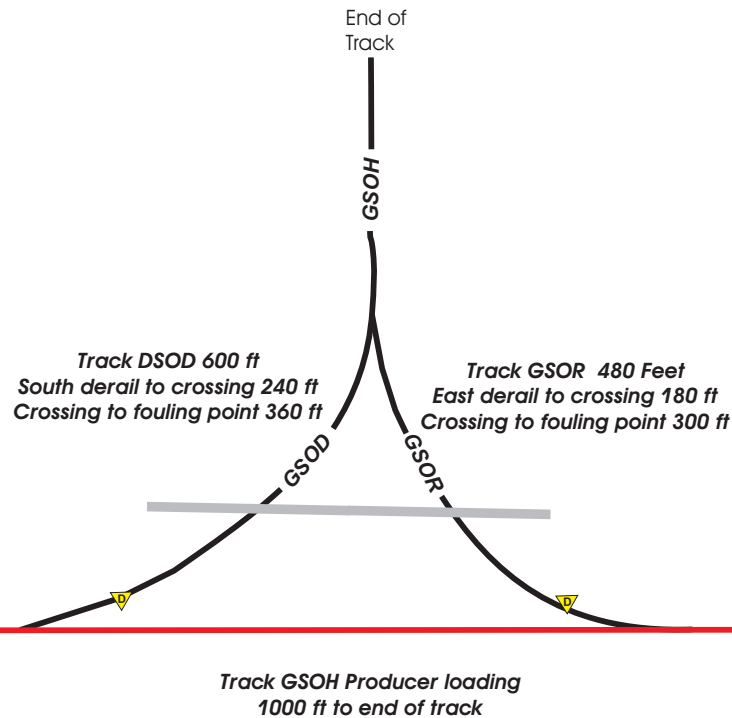

Southward

To Coronach

Northward

To Ardwick.

SASKATCHEWAN
SERVICE AREA
Fife Lake Sub..

Rockglen
Station # 6339

**CANADIAN
PACIFIC
RAILWAY**

Southward
←
To Coronach