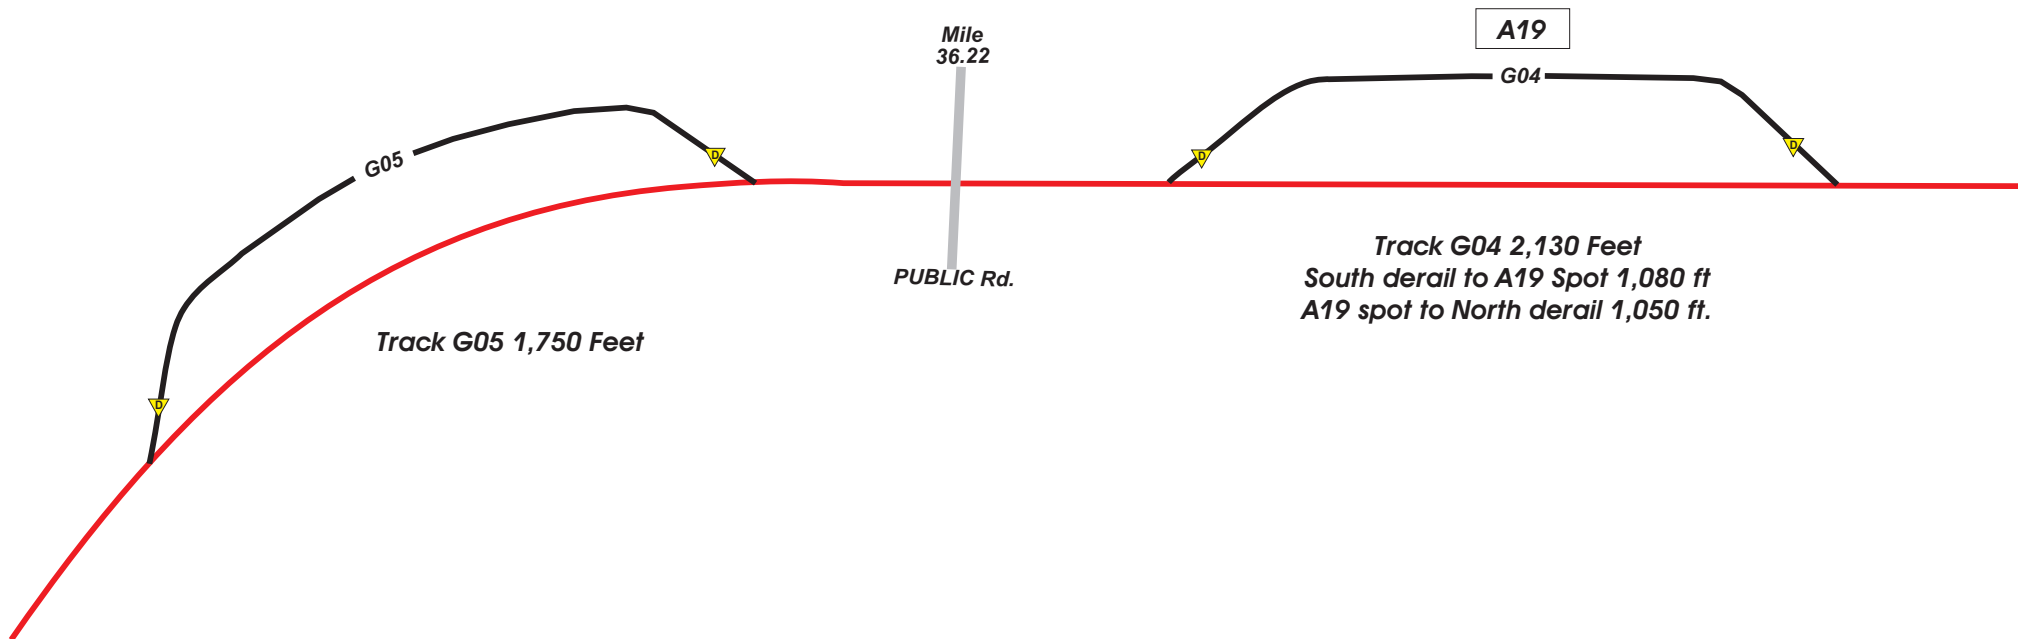

SASKATCHEWAN
SERVICE AREA
Fife Lake Sub..

Rockglen
Station # 6339

**CANADIAN
PACIFIC
RAILWAY**

Southward
←
To Coronach

Northward
→
To Ardwick.