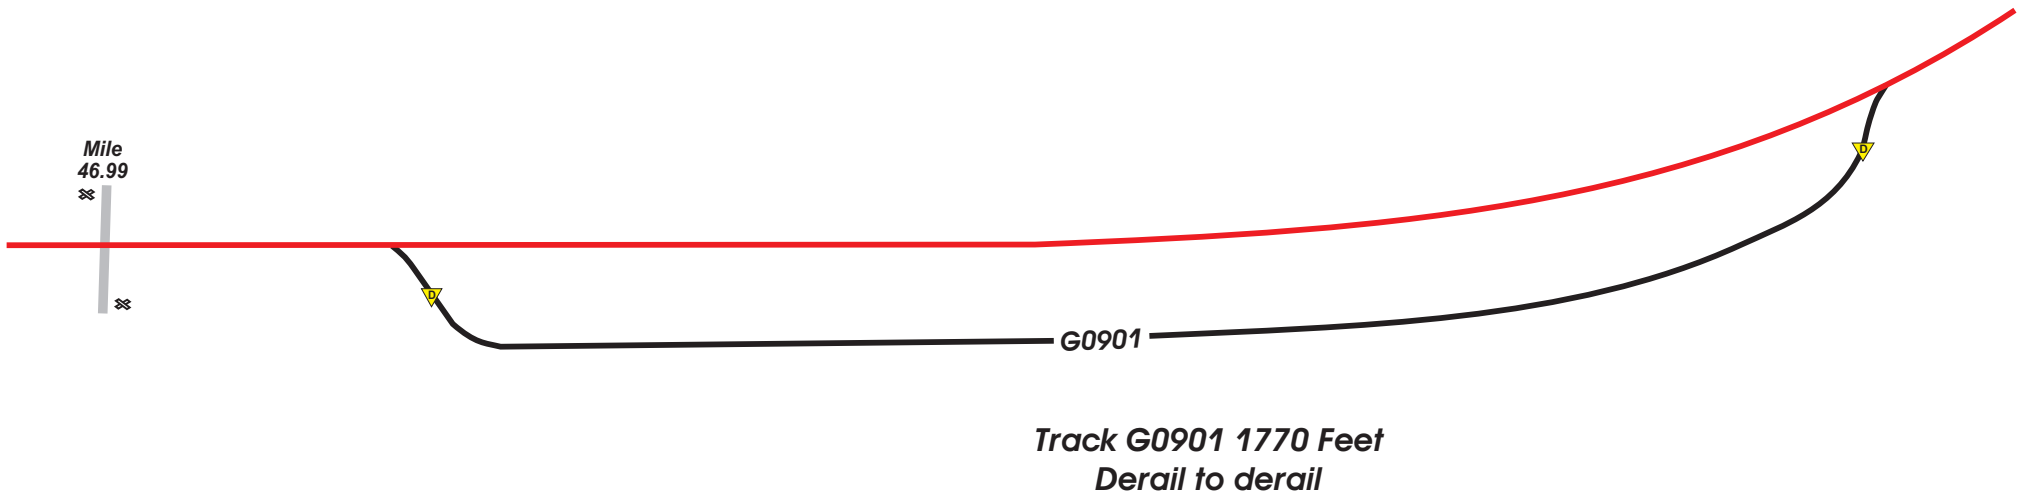

SASKATCHEWAN
SERVICE AREA
Fife Lake Sub..

Fife Lake

Station # 6337

**CANADIAN
PACIFIC
RAILWAY**

Southward

To Coronach

Northward

To Ardwick.